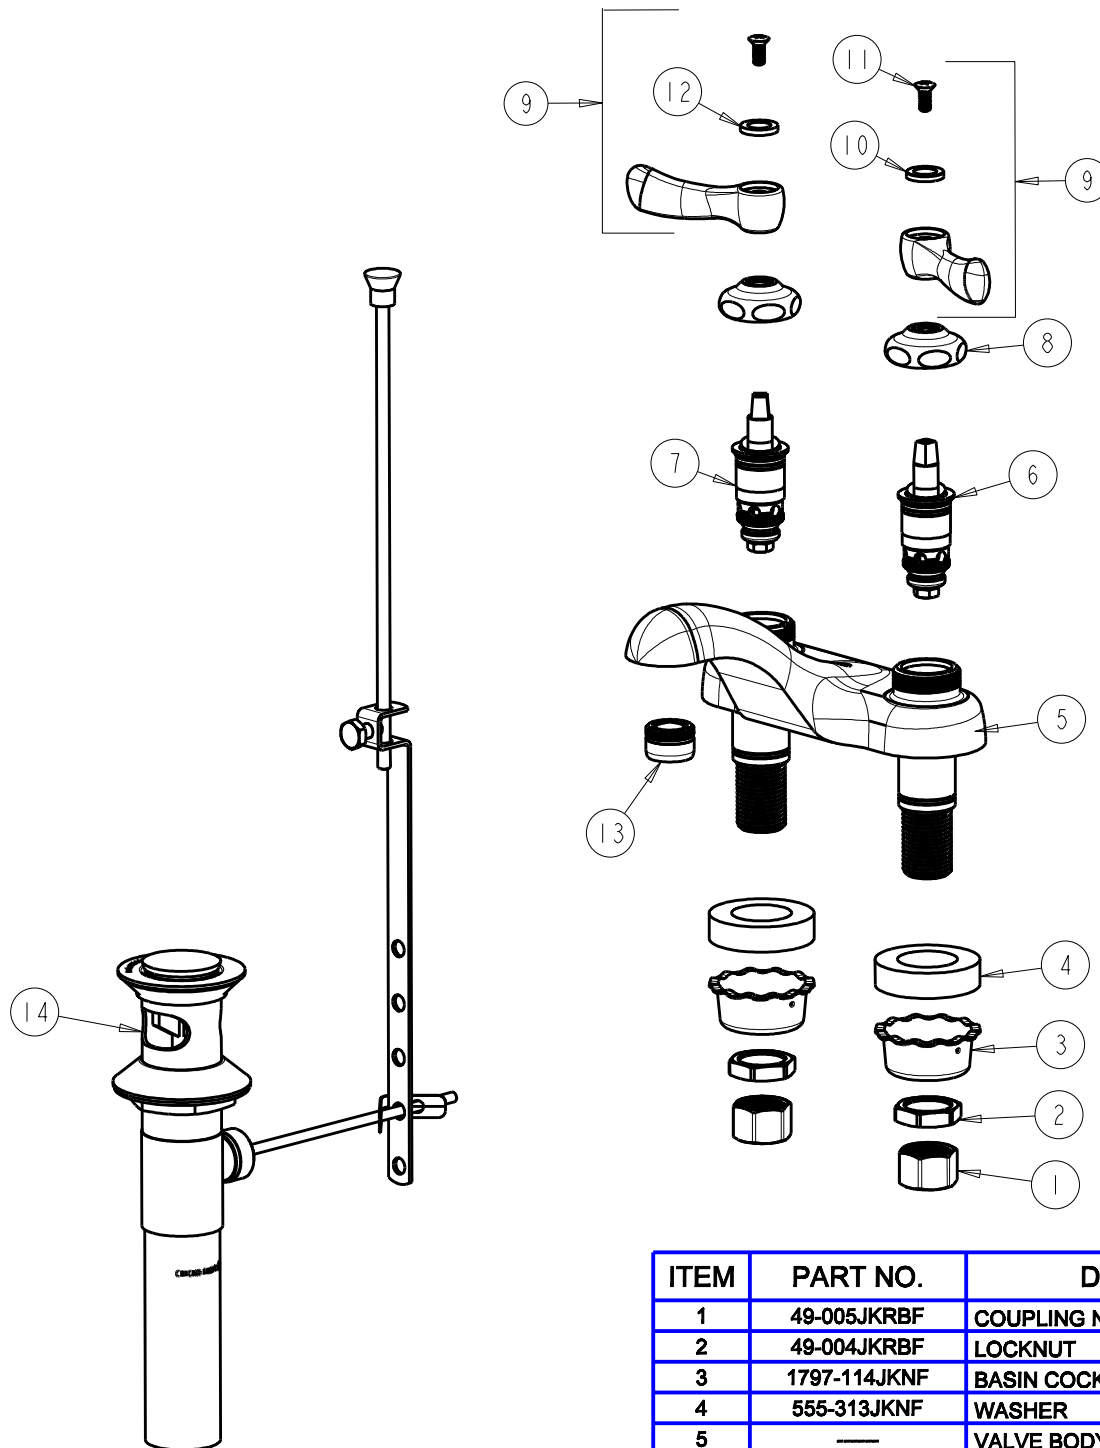

CHICAGO FAUCETS
a Geberit company

2100 South Clearwater Drive
Des Plaines, IL 60018
Phone: 847-803-5000
Fax: 847-803-5454
www.chicagofaucets.com

REPAIR PARTS

FITTING NO.

797-ABCP

SUBMITTED MODEL NO.

ITEM NO.

BY: JAR DATE: 10-28-11

CHK: *[Signature]* REV:

FOR TECHNICAL ASSISTANCE
1-800-TEC-TRUE (1-800-832-8783)

ITEM	PART NO.	DESCRIPTION
1	49-005JKRBF	COUPLING NUT
2	49-004JKRBF	LOCKNUT
3	1797-114JKNF	BASIN COCK WASHER
4	555-313JKNF	WASHER
5	—	VALVE BODY (NOT SOLD SEPARATELY)
6	1-099XTJKABNF	QUATURN UNIT (RH)
7	1-100XTJKABNF	QUATURN UNIT (LH)
8	1-214JKCP	CAP
9	390-PRJKCP	LEVER HANDLE ASSEMBLY (PAIR)
10	633-123JKNF	INDEX BUTTON (BLUE)
11	420-010JKRCF	SCREW, 10-32 UNC PH 1/2
12	633-023JKNF	INDEX BUTTON (RED)
13	E12JKCP	SOFTFLOE OUTLET
14	1222-KJKCP	POP-UP WASTE